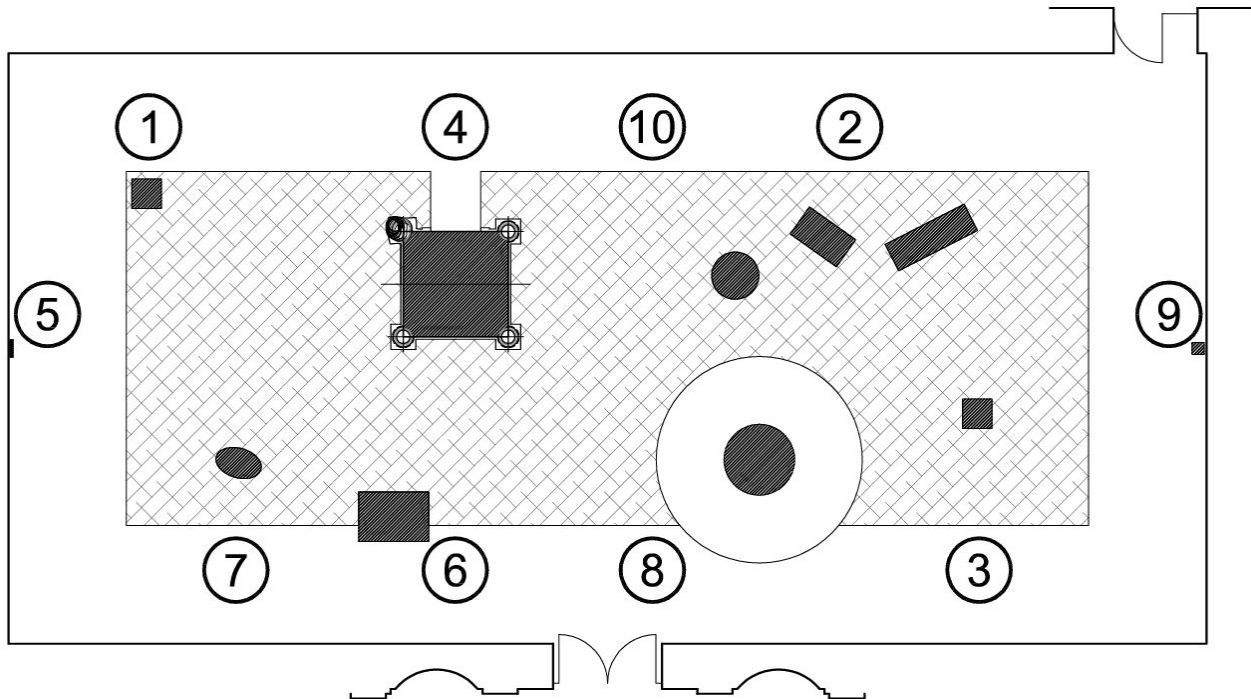

Floorplan

AA Bronson's Garden of Earthly Delights

19 September – 22 November 2014

1
AA Bronson & Adrian Hermanides, *King of Cups*, 2015, installation of found antique Chinese vase and custom-made wood stand with two large live veil-tail goldfishes. Chinese vase: 45 x 45 x 45 cm, wood stand: 50 x 50 x 50 cm, courtesy the artists, Berlin

2
AA Bronson, *Mise en scène*, 2015, taxidermied museum display of an adult male deer and an adult female deer with a fawn, accompanied by a Noguchi paper floor lamp. Female deer (with baby): 150 x 49 x 80 cm, male deer: 96 cm x 56 cm x 99 cm, lamp: diameter 75 cm x 120 cm, courtesy the artist, Berlin

3
AA Bronson & Adrian Hermanides, *Family Secrets*, 2015, installation of found antique Chinese vase and custom-made wood stand, chinese vase: 110 x 50 x 50 cm, wood stand: 100 x 60 x 60 cm, courtesy the artists, Berlin

4
AA Bronson & Mark Jan Krayenhoff van de Leur, *Folly (Lana's Boudoir)*, 2015, installation of cotton canvas, semi-organza, styrofoam, foam rubber, ashwood frame, metal connectors, 475 x 220 x 220 cm, courtesy Esther Schipper, Berlin